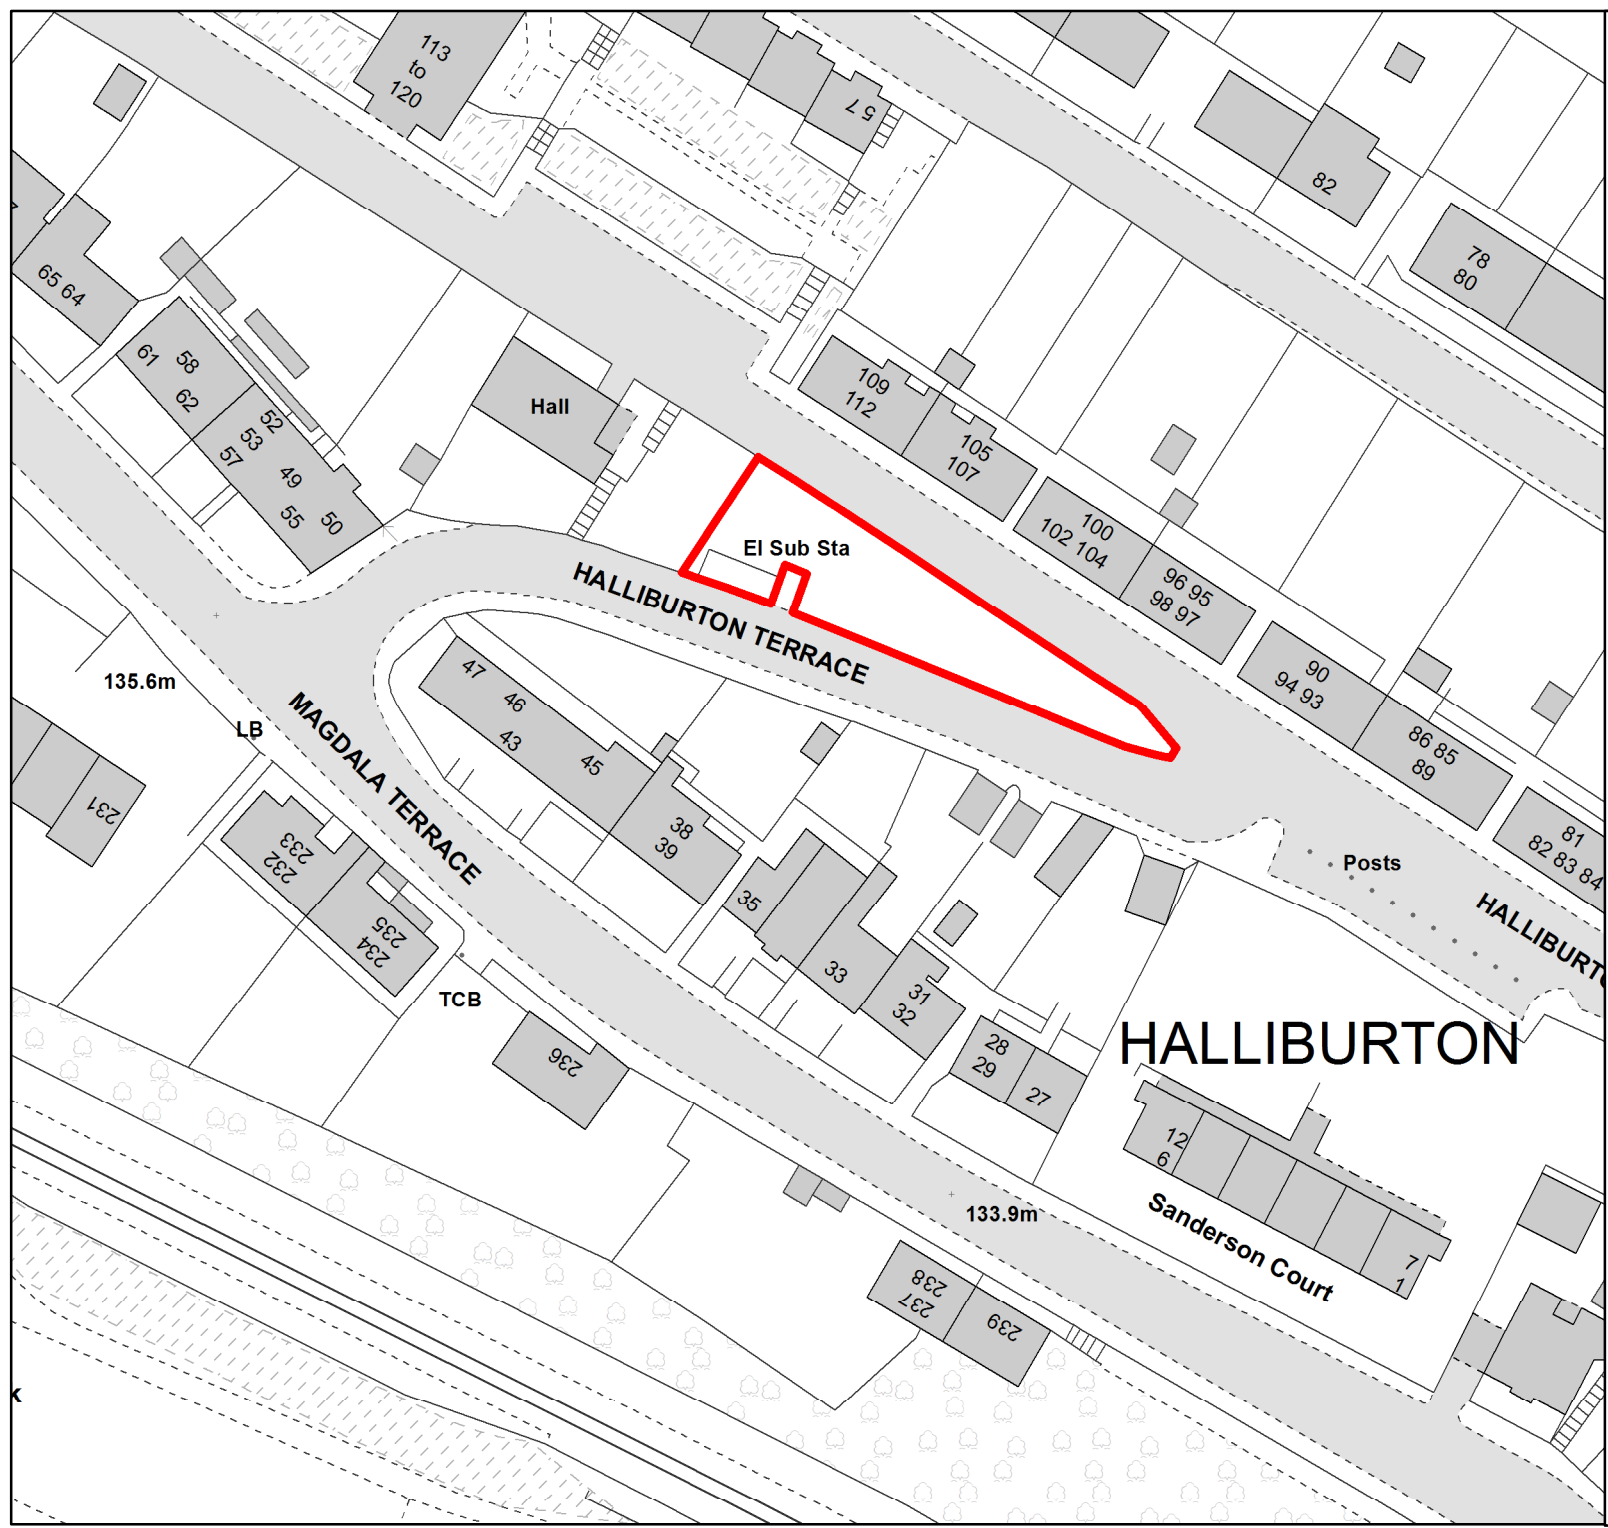

Site

**Halliburton Place Amenity Ground
Halliburton Place
Galashiels**

Area: 407.95 sq. m. o.t.

UPRN: GL064/01

This map has been prepared by
Estate Management
Commercial Services
Crown Copyright all rights reserved.
Scottish Borders Council, Licence
100023423, 2019.